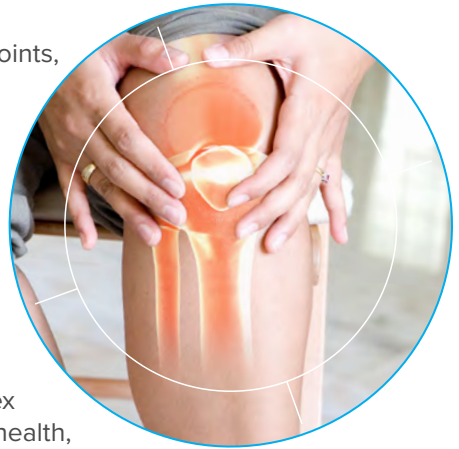

The Influence of Weight

Metabolic effects of excess White Adipose Tissue (WAT)

- When energy intake exceeds energy expenditure, excess energy is accumulated in the body through the expansion of white adipose tissue.
- White adipose tissue acts as an organ, increasing the secretion of adipokines.
- Increased adipokines disrupt homeostasis regulating satiety/hunger, thermogenesis, and nutrient partitioning between tissues to maintain body weight and adiposity.

Joint health effects of White Adipose Tissue (WAT)

- Excess White Adipose Tissue interferes with joint comfort in two ways.
- Excess weight puts added stress on joints, particularly the knees, causing discomfort.
- WAT secretes adipokines linked to inflammation and swelling of the synovial membrane in the joint.