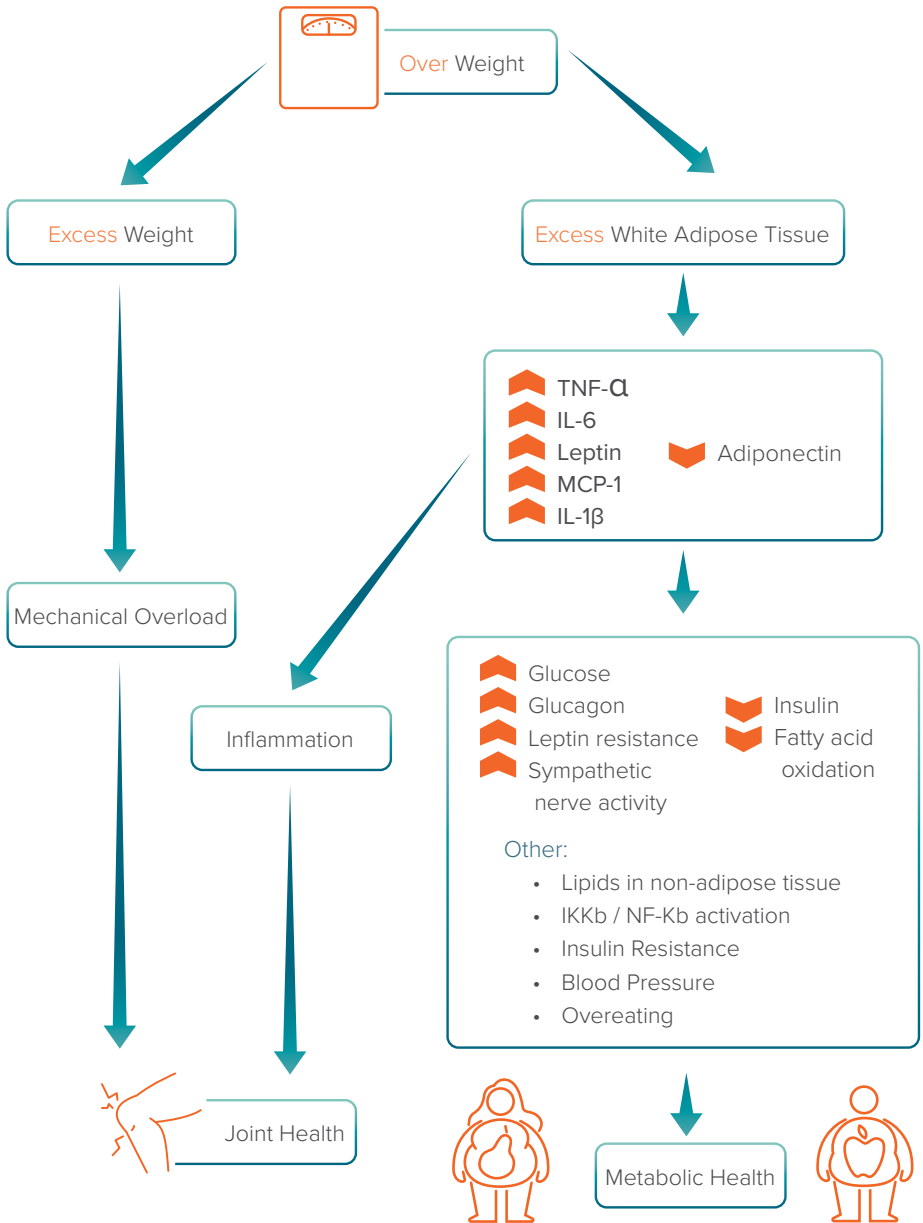

The Intersection of Joint and Metabolic Health